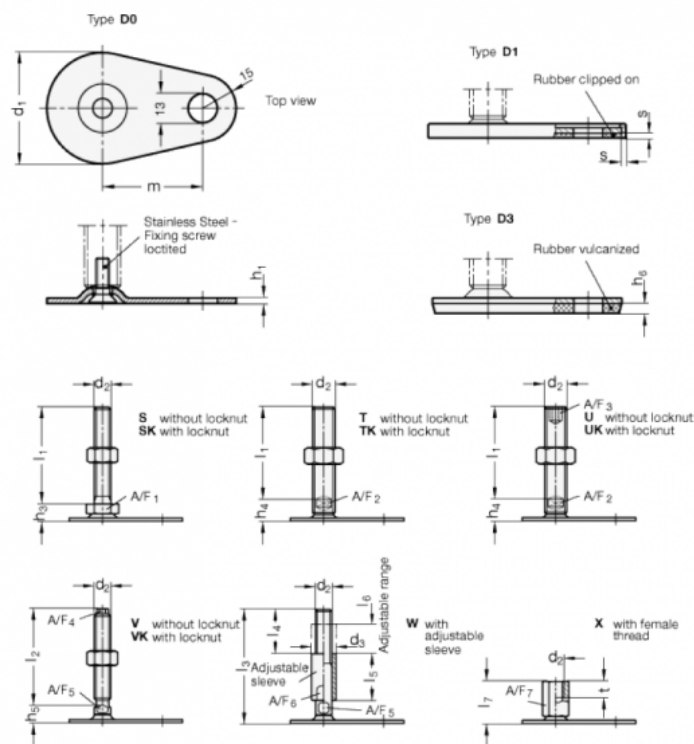

Article number: 204380M16200D0TK
 Description: E+G levelling foot
 GN 43-80-M16-200-D0-TK
 Note: TK With nut, Wrench flat at the bottom

Measures

A/F2 = 12	s =
d1 = 80	
d2 = M16	
h1 = 3	
h4 = 18	
h6 =	
l1 = 200	
m = 70	